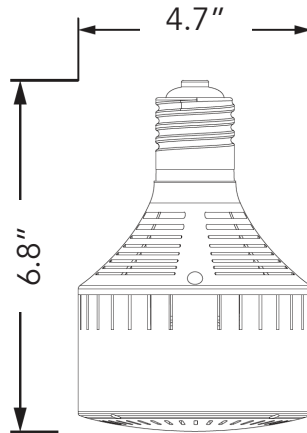

## designed to perform

perfect for 6" or 8" cans

LED-8055E

- Available in 30W and 50W models replacing up to 175W HID
- Available in E26 Edison or E39 Mogul bases
- Active cooling and dynamic temperature control
- Up to 4886 lumens
- Insect and dust resistant housing

optimal for high ceilings

LED-8045M

PART #	UPC	REPLACES	WATTAGE	LUMENS	CCT (K)	BASE
LED-8055E42	844006081164	100W	30W	2841	4200K	E26
LED-8055M42	844006081867	100W	30W	2841	4200K	E39
LED-8045M42	844006080464	175W	50W	4341	4200K	E39

# RECESSED CAN RETROFITS FOR 6" CANS AND LARGER

LED-8055E

LED-8055M

LED-8045M