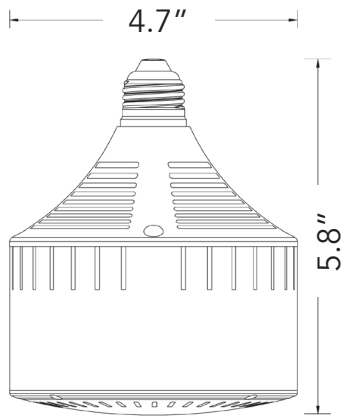

## designed to perform

perfect for 6" or 8" cans

LED-8055E

- Available in 30W and 50W models replacing up to 175W HID
- Available in E26 Edison or E39 Mogul bases
- Active cooling and dynamic temperature control
- Up to 4886 lumens
- Insect and dust resistant housing

optimal for high ceilings

LED-8045M

PART #	UPC	REPLACES	WATTAGE	LUMENS	CCT (K)	BASE
LED-8055E42	844006081164	100W	30W	2841	4200K	E26
LED-8055M42	844006081867	100W	30W	2841	4200K	E39
LED-8045M42	844006080464	175W	50W	4341	4200K	E39

# RECESSED CAN RETROFITS FOR 6" CANS AND LARGER

LED-8055E

LED-8055M

LED-8045M