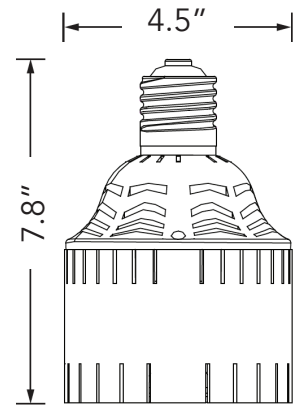

optimal for high ceilings

LED-8045M

PART #	UPC	REPLACES	WATTAGE	LUMENS	CCT (K)	BASE
LED-8055E42	844006081164	100W	30W	2841	4200K	E26
LED-8055M42	844006081867	100W	30W	2841	4200K	E39
LED-8045M42	844006080464	175W	50W	4341	4200K	E39

# RECESSED CAN RETROFITS FOR 6" CANS AND LARGER

LED-8055E

LED-8055M

LED-8045M